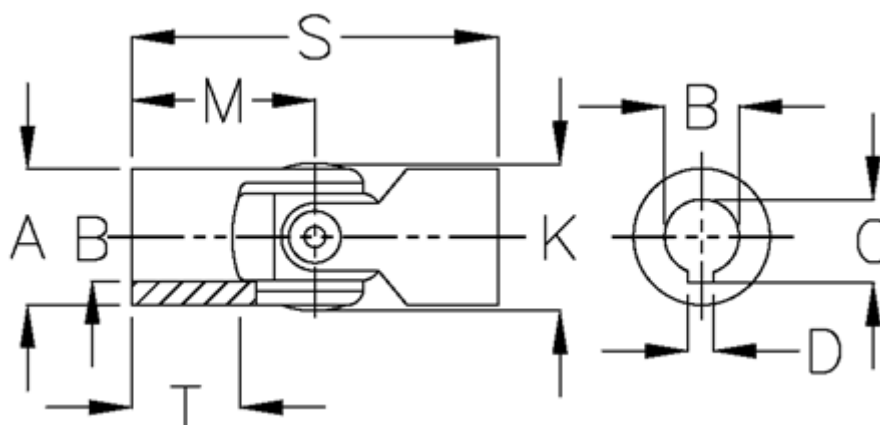

Article number: 07720403

Description: Single cross joint w/slide bearing
0.720.403

Measures

A	= 20	T = 18
B H7	= 12	
C	= 13.8	
D	= 4	
K	= 21.5	
M	= 31	
MD max N m	= 20	
s	= 62	